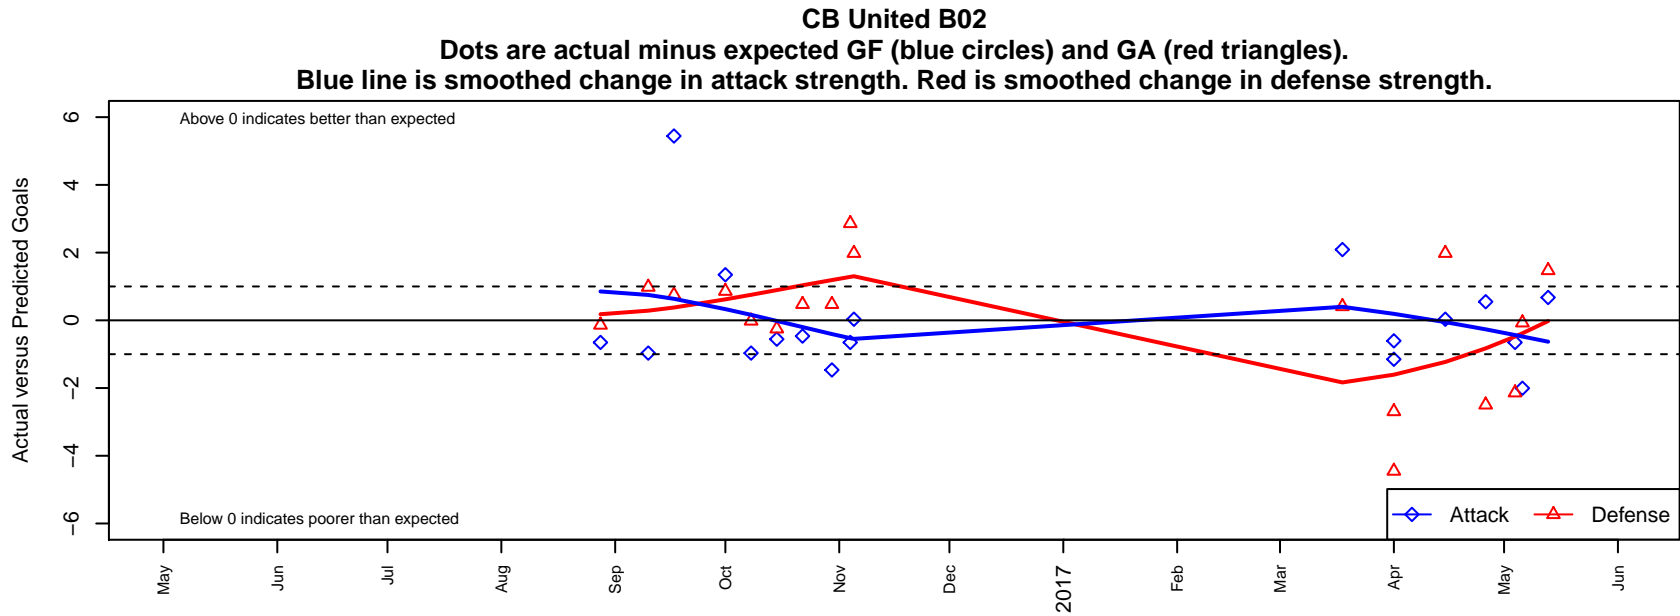

**attack and defense variance (black dot)
relative to other teams
and top 10 in region**

**attack and defense rating
relative to others at age
and all opponents in last 13 months**

CB United B02

Columbia Basin United FC

Moses Lake, WA

B02 total strength=1093

attack=3.67 defense=2.08

fall league = PSPL-Inland Copa 2 U15

spr league = Spr PSPL-Inland Copa 1 U15

alt names used:

CB United FC B02

CB United FC B02

Venues played:

2016 PSPL-Inland Copa 2 U15

2016 Spr PSPL-Inland Copa 1 U15